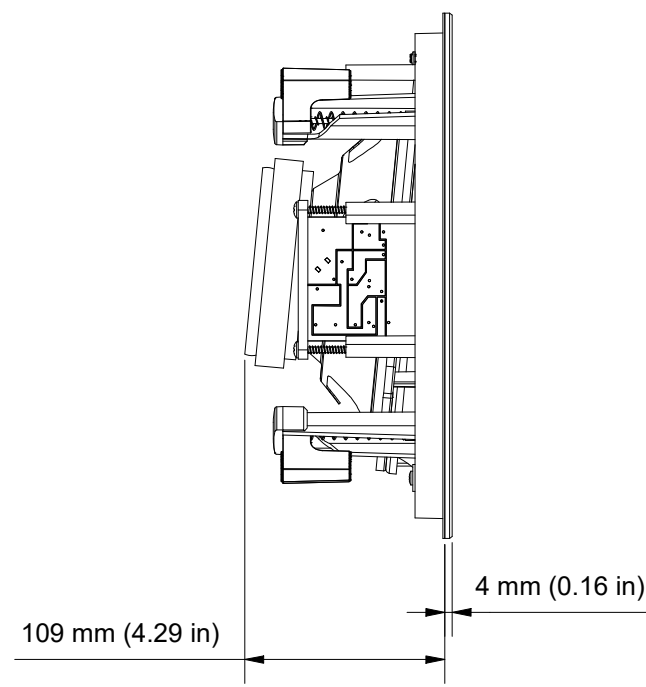

CUT-OUT DIMENSIONS

FRONT

SIDE

CEILING/WALL THICKNESS

BACK

GRILLE