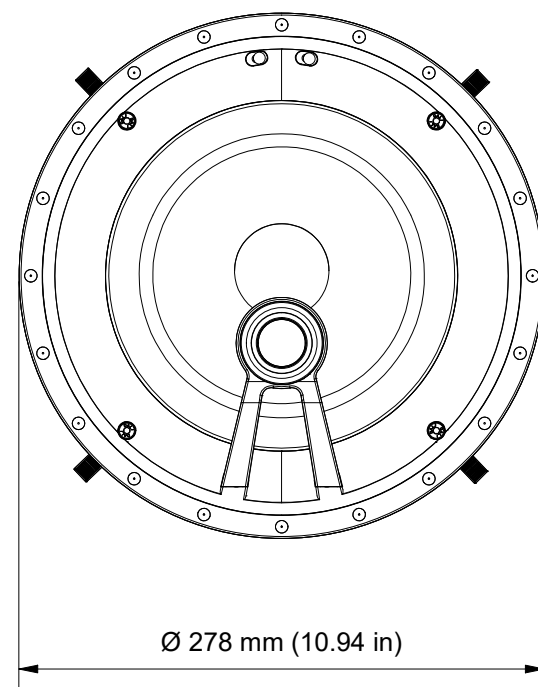

CUT-OUT DIMENSIONS

FRONT

SIDE

CEILING/WALL THICKNESS

BACK

GRILLE