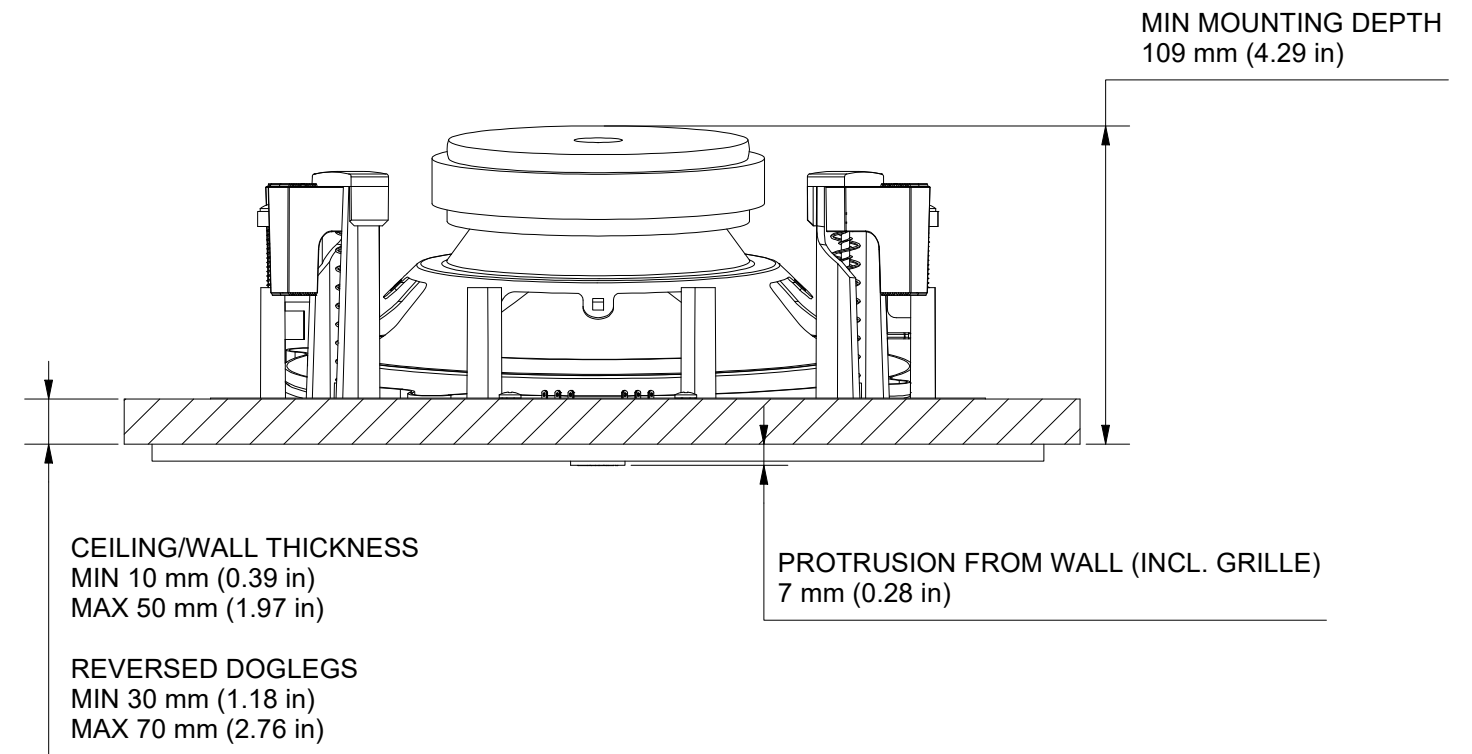

CUT-OUT DIMENSIONS

FRONT

SIDE

CEILING/WALL THICKNESS

BACK

GRILLE