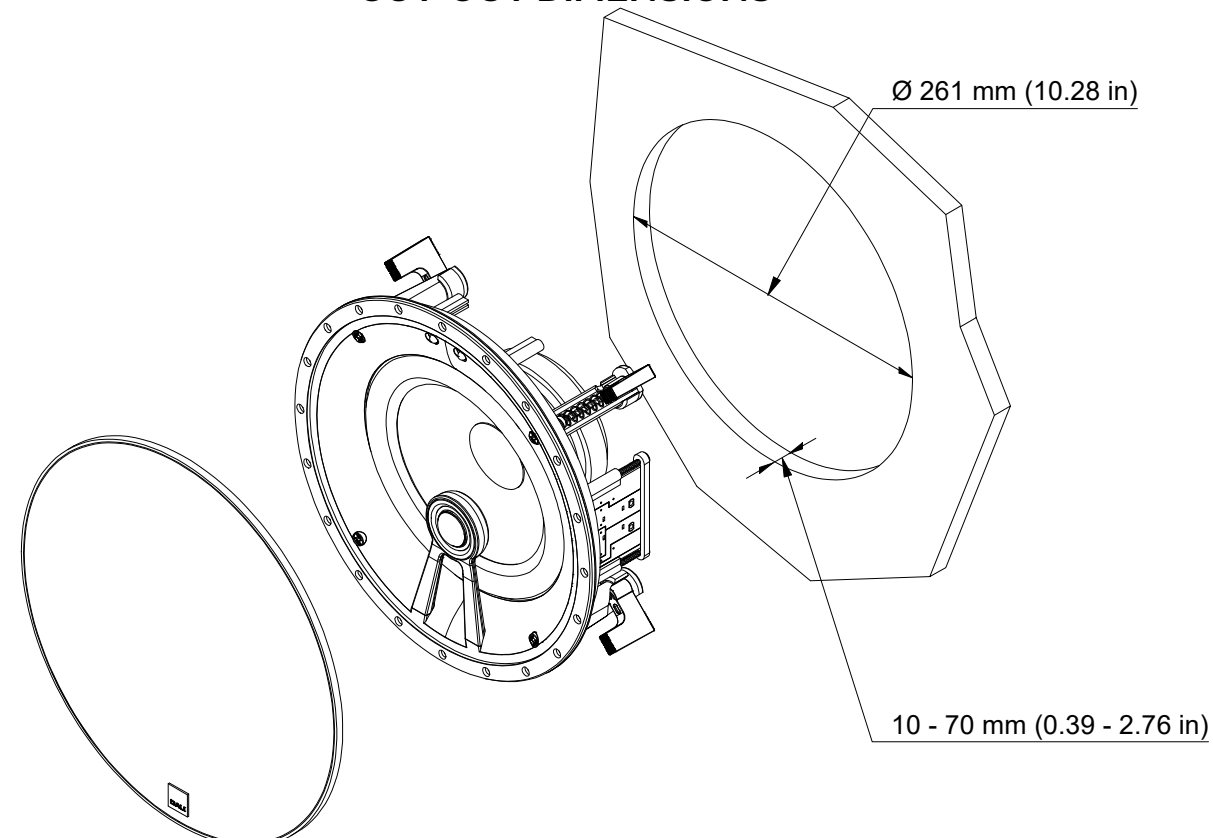

CUT-OUT DIMENSIONS

FRONT

SIDE

CEILING/WALL THICKNESS

BACK

GRILLE