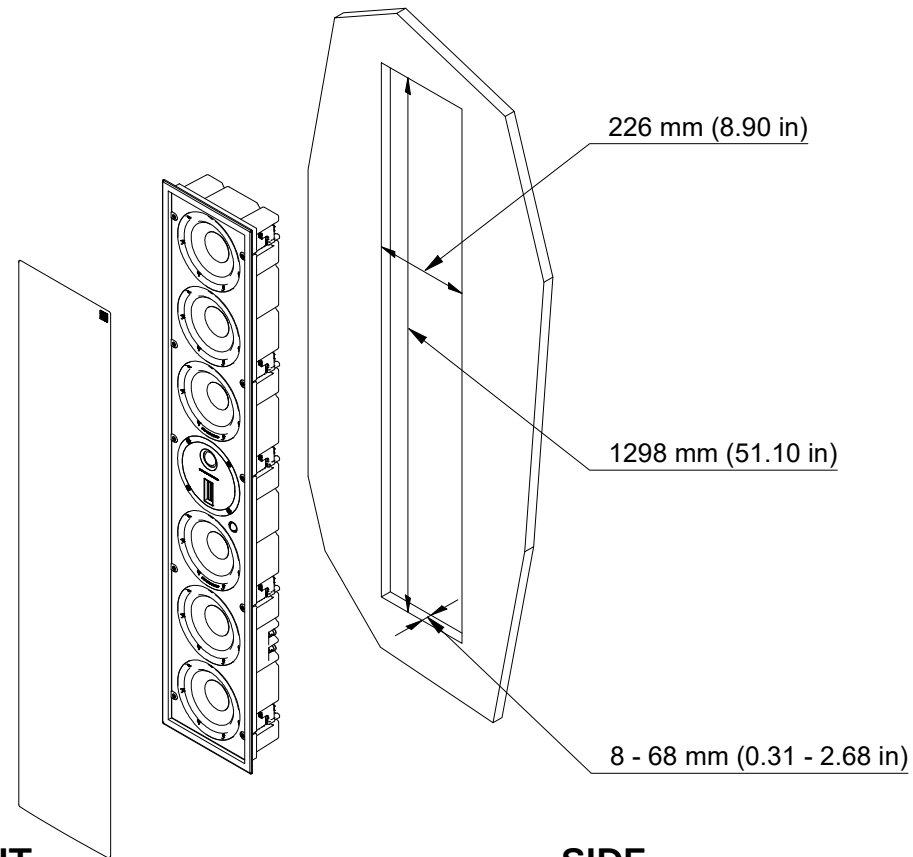

CUT-OUT DIMENSIONS

CEILING/WALL THICKNESS

FRONT

SIDE

BACK

GRILLE