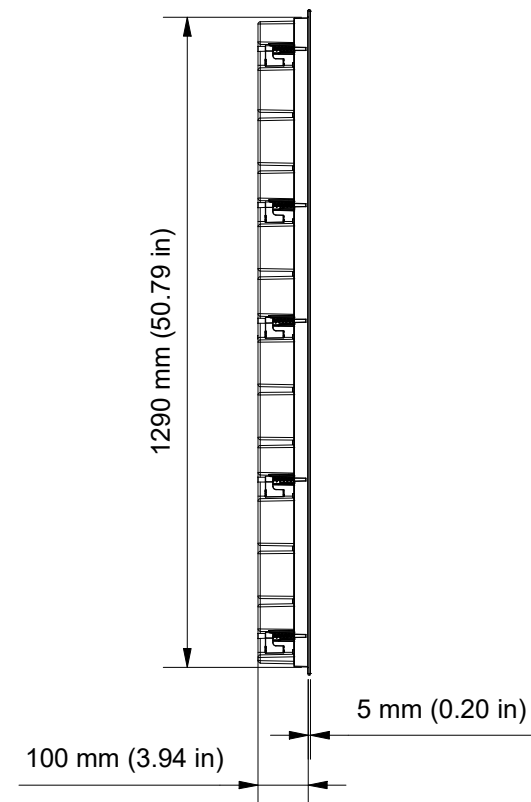

CUT-OUT DIMENSIONS

CEILING/WALL THICKNESS

FRONT

SIDE

BACK

GRILLE