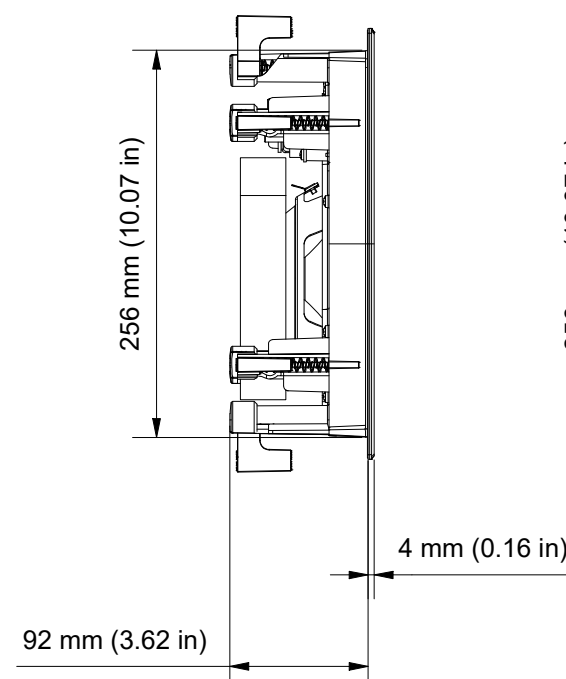

CUT-OUT DIMENSIONS

CEILING/WALL THICKNESS

FRONT

SIDE

BACK

GRILLE