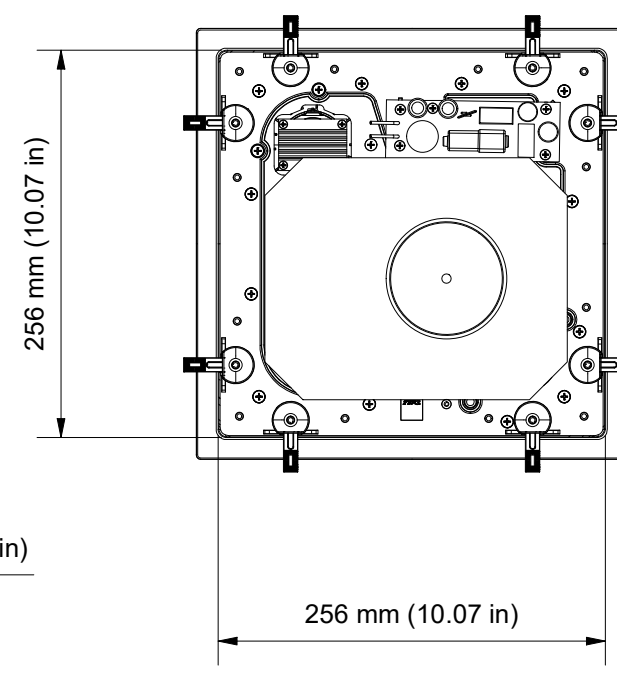

CUT-OUT DIMENSIONS

CEILING/WALL THICKNESS

FRONT

SIDE

BACK

GRILLE