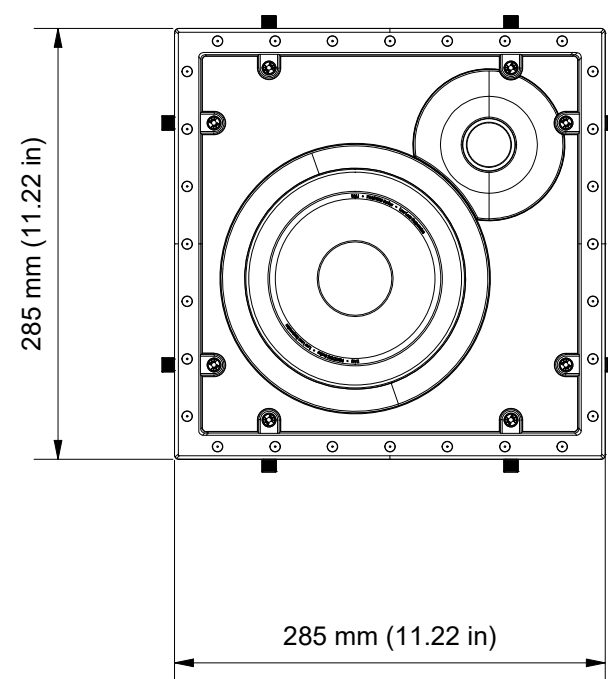

CUT-OUT DIMENSIONS

CEILING/WALL THICKNESS

FRONT

SIDE

BACK

GRILLE