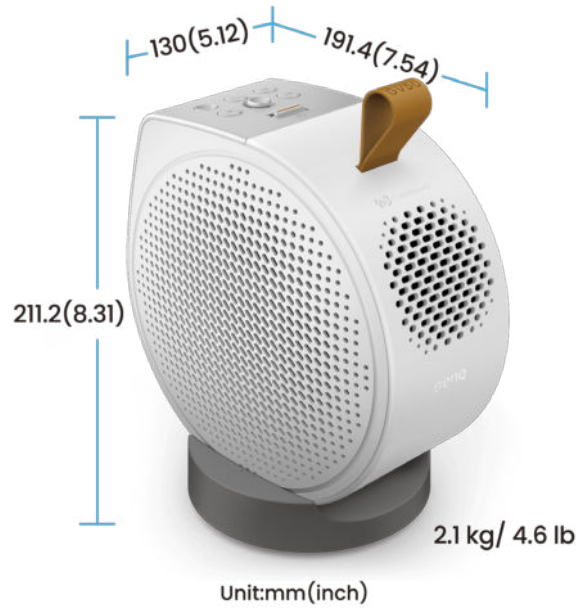

Dimensions