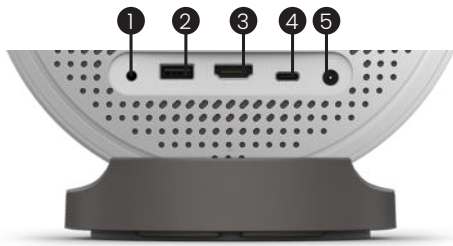

Input and Output Terminals

- ① Audio output
- ② USB-A
- ③ HDMI 2.0b
- ④ USB-C
- ⑤ DC input