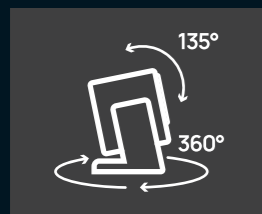

1800 ISO Lumens, not limited by time or space, ensures that the big screen stays clear and bright.

Built-in Flexible Stand

Easily control the gimbal with one hand, ensuring optimal viewing angles from any position. The projector supports adjustments of 360° horizontally and 135° vertically, so you can project onto walls, ceilings, and other surfaces for a customized large-screen experience.