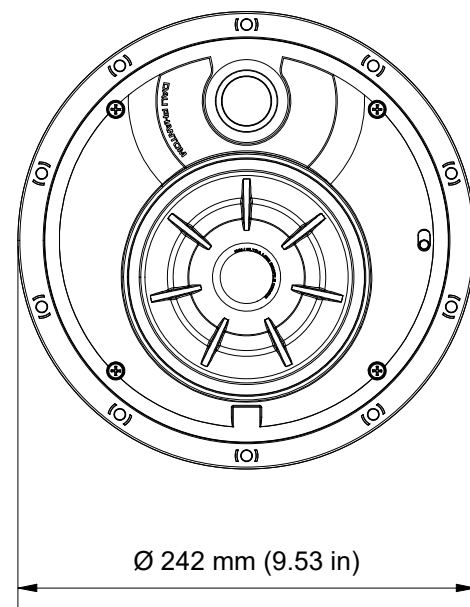

CUT-OUT DIMENSIONS

CEILING/WALL THICKNESS

FRONT

SIDE

BACK

GRILLE