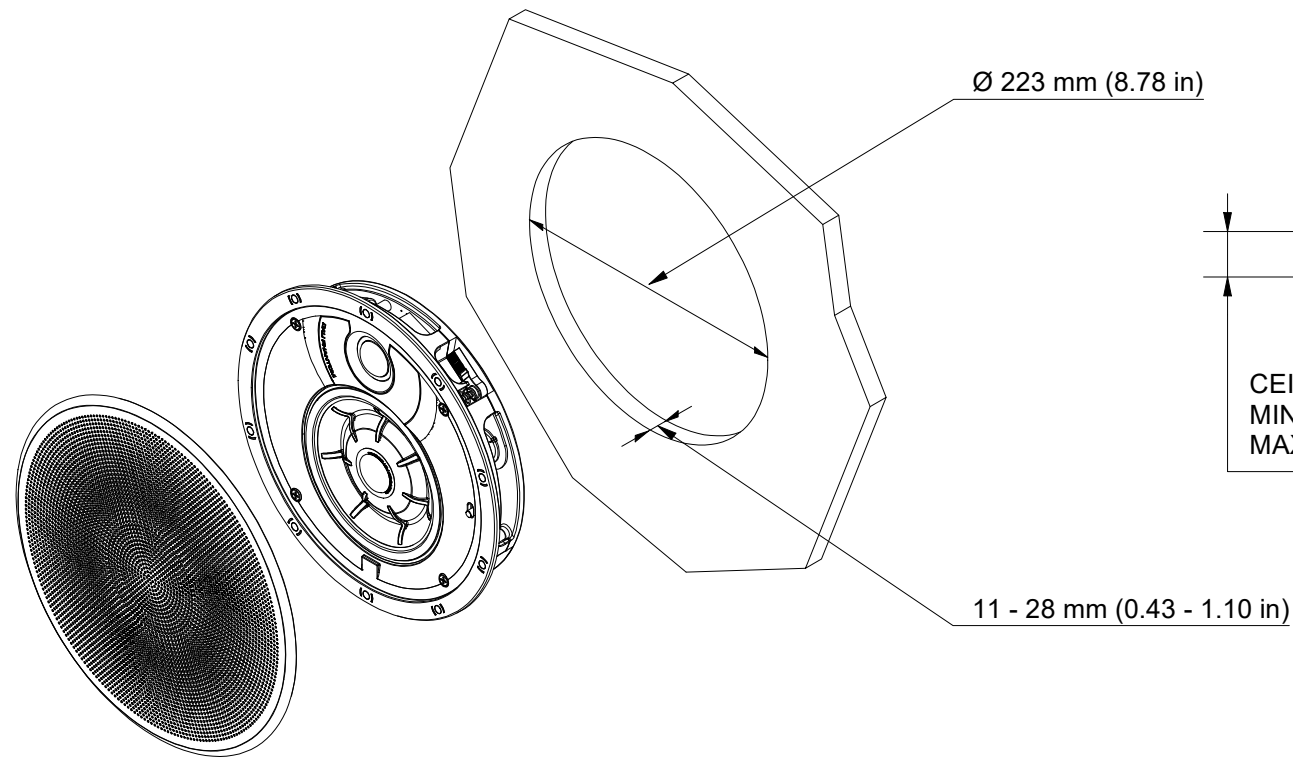

CUT-OUT DIMENSIONS

CEILING/WALL THICKNESS

FRONT

SIDE

BACK

GRILLE