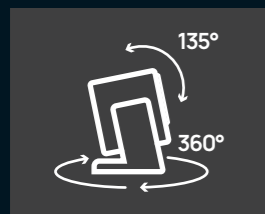

3100 ISO Lumens

Outstanding high brightness performance, unaffected by ambient light, lets you enjoy 4K cinema anytime. Immerse yourself in a vivid world of light and shadow.

Built-in Flexible Stand

Easily control the gimbal with one hand, ensuring optimal viewing angles from any position. The projector supports adjustments of 360° horizontally and 135° vertically, so you can project onto walls, ceilings, and other surfaces for a customized large-screen experience.