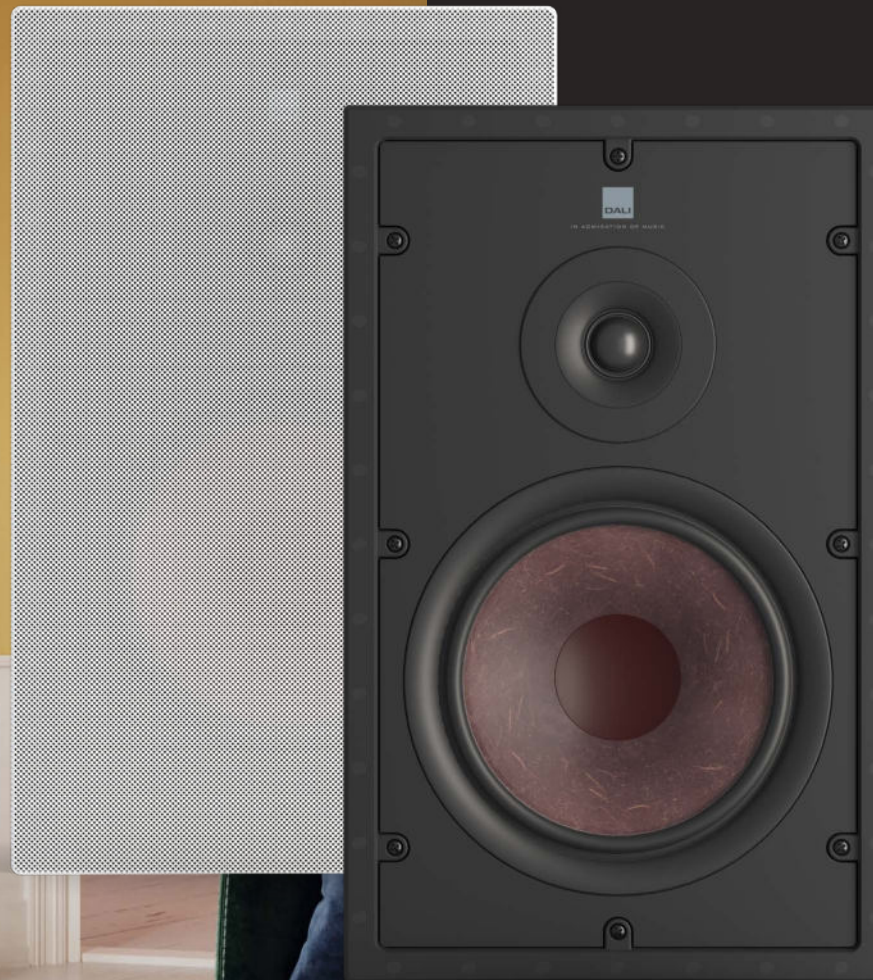

# DALI PHANTOM H

DALI PHANTOM H-60 R

The DALI PHANTOM H series is an in-wall speaker range built around traditional speaker technologies. At its core is the widely recognisable DALI woofer cone, made from a mix of paper pulp and wood fibre. This gives the cone a light, well behaved, but random structure that helps reproduce even the smallest details in the music.

The powerful low-loss magnet system delivers precision and timing to the low frequencies and the ultra-lightweight soft dome tweeter adds great resolution to the high frequencies. Together, they blend into a very coherent, highly detailed, clear and natural soundstage.

## DALI PHANTOM H-120

The unique PHANTOM H-120 in-wall loudspeaker brings the best from a traditional big floor standing loudspeaker, but mounted in your wall.

With an unprecedented 12" woofer to deliver deep and powerful bass, and a separate 5" woofer to handle the important mid-range area, this 3-way speaker delivers like no other in-wall loudspeaker in its class.

Perfect for installations where normal floor-standing speakers or an external subwoofer cannot be used, or when deep, room filling bass is essential.